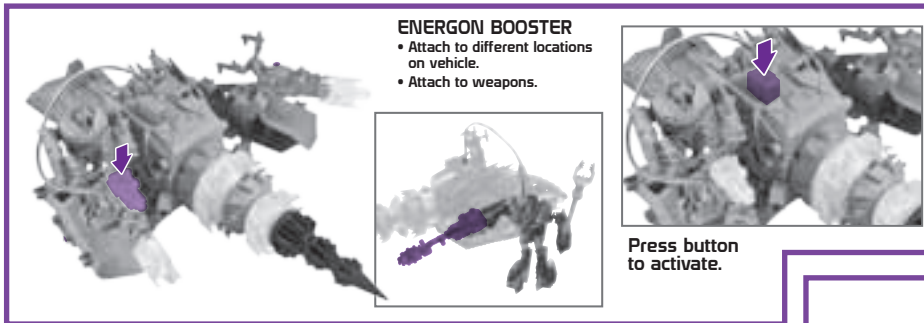

TRANSFORMERS PRIME

ENERGON DRILLER™
WITH **KNOCK OUT®**

WARNING:

CHOKING HAZARD—Small parts.
Not for children under 3 years.

AGES 5+

38002/38003 ASST.

x2 1.5VAAA
ALKALINE BATTERIES REQUIRED
DEMO BATTERIES INCLUDED

EASY LEVEL
1 2 3

NOTE: Some parts are made to detach if excessive force is applied, and are designed to be reattached if separation occurs. Adult supervision may be necessary for younger children.

MODE 1

MODE 2