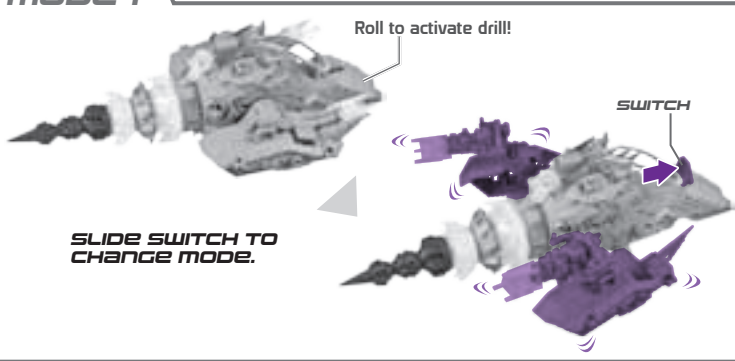

TRANSFORMERS PRIME

ENERGON DRILLER™
WITH **KNOCK OUT®**

WARNING:

CHOKING HAZARD—Small parts.
Not for children under 3 years.

AGES 5+

38002/38003 ASST.

x2 1.5VAAA
ALKALINE BATTERIES REQUIRED
DEMO BATTERIES INCLUDED

EASY LEVEL
1 2 3

NOTE: Some parts are made to detach if excessive force is applied, and are designed to be reattached if separation occurs. Adult supervision may be necessary for younger children.

MODE 1