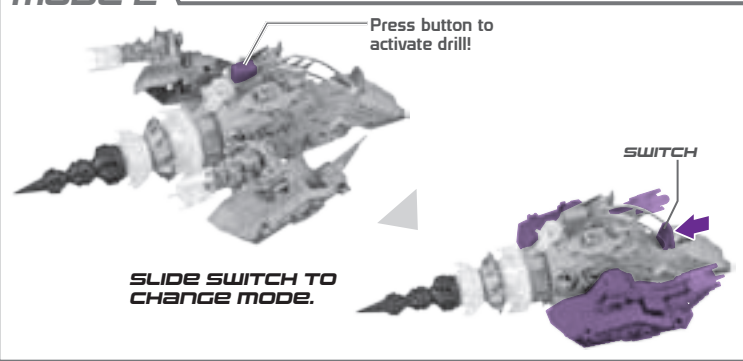

TRANSFORMERS PRIME

ENERGON DRILLER™
WITH **KNOCK OUT®**

WARNING:

CHOKING HAZARD—Small parts.
Not for children under 3 years.

AGES 5+

38002/38003 ASST.

x2 1.5VAAA
ALKALINE BATTERIES REQUIRED
DEMO BATTERIES INCLUDED

EASY LEVEL
1 2 3

NOTE: Some parts are made to detach if excessive force is applied, and are designed to be reattached if separation occurs. Adult supervision may be necessary for younger children.

MODE 1

MODE 2