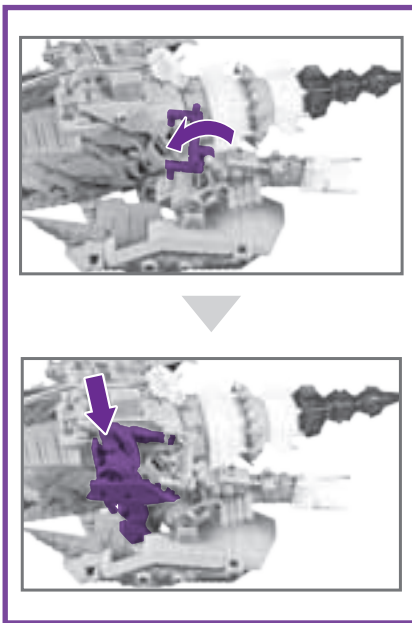

TRANSFORMERS PRIME

ENERGON DRILLER™
WITH **KNOCK OUT®**

WARNING:

CHOKING HAZARD—Small parts.
Not for children under 3 years.

AGES 5+

38002/38003 ASST.

x2 1.5VAAA
ALKALINE BATTERIES REQUIRED
DEMO BATTERIES INCLUDED

EASY LEVEL
1 2 3

NOTE: Some parts are made to detach if excessive force is applied, and are designed to be reattached if separation occurs. Adult supervision may be necessary for younger children.

MODE 1

MODE 2