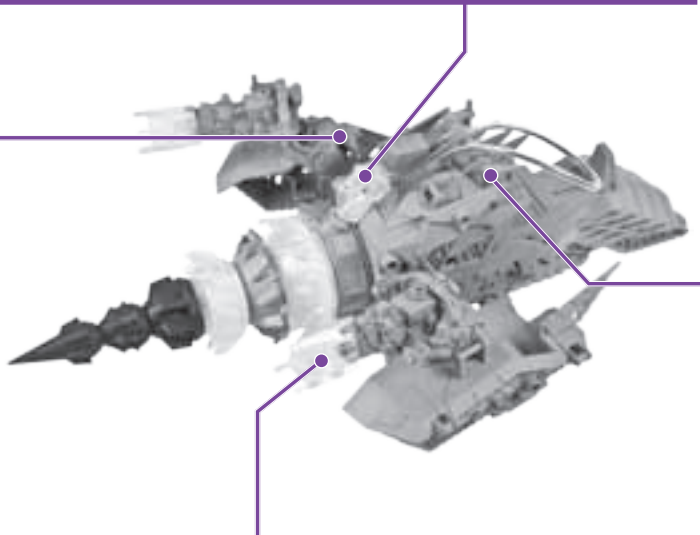

TRANSFORMERS PRIME

ENERGON DRILLER™
WITH **KNOCK OUT®**

WARNING:

CHOKING HAZARD—Small parts.
Not for children under 3 years.

AGES 5+

38002/38003 ASST.

x2 1.5VAAA
ALKALINE BATTERIES REQUIRED
DEMO BATTERIES INCLUDED

EASY LEVEL
1 2 3

NOTE: Some parts are made to detach if excessive force is applied, and are designed to be reattached if separation occurs. Adult supervision may be necessary for younger children.

MODE 1

MODE 2